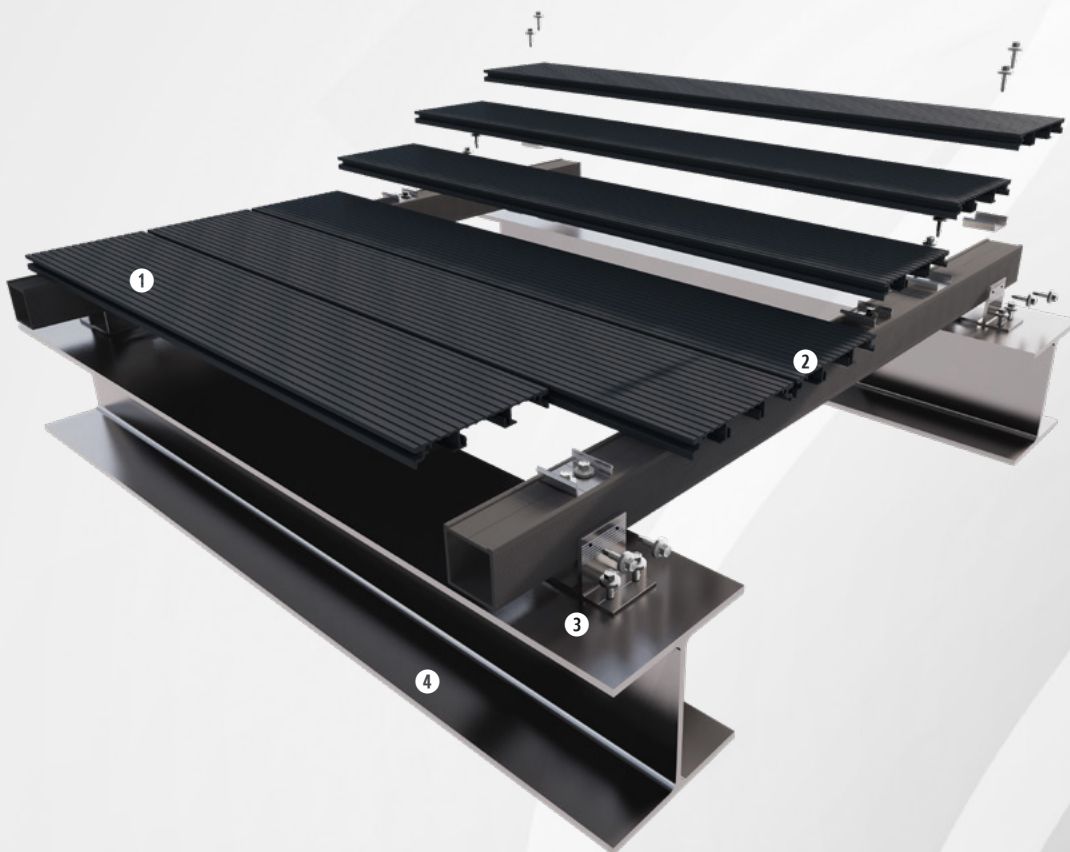

FYRE DECK[®]

LIGHT

FYRE DECK[®] LIGHT is our lightest non-combustible aluminium flooring system.

Slip resistant, slim, sustainable and safe.

- Non-combustible
- Engineered profiles for maximum strength and style
- Recycled aluminium
- Ideal for balcony or terrace areas

1 Decking Boards

- Precision manufactured
- Maintenance free
- Wide range of finishes

2 Attention to Detail

- Engineered infill board to meet any shape
- End plates

3 Smart Fixing

- Perfect fit alignment clips
- Quick and simple