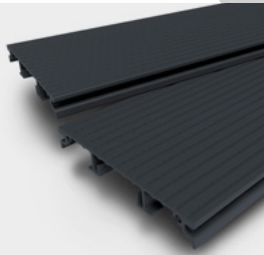

FYRE DECK[®]

ACCESSORIES

Description	Reference
Decking Board "Light"	LD1
Decking Board "Light"	LD2
Decking Board "Light"	LD3
Decking Board "Light"	LD4
Universal Jointing Clip	UC1
Start / End Jointing Clip	UC2
Universal Bearer Clip	UC3
Universal Bearer	UB1
Universal Shallow Bearer	UB2
Universal Bearer	UB3
Universal Bearer Cleat	UBC1
Universal Bearer Cleat Mini	UBC2
Pedestal	PD1

LD1

LD2

LD3

LD4

UC1

UC2

UC3

UB1